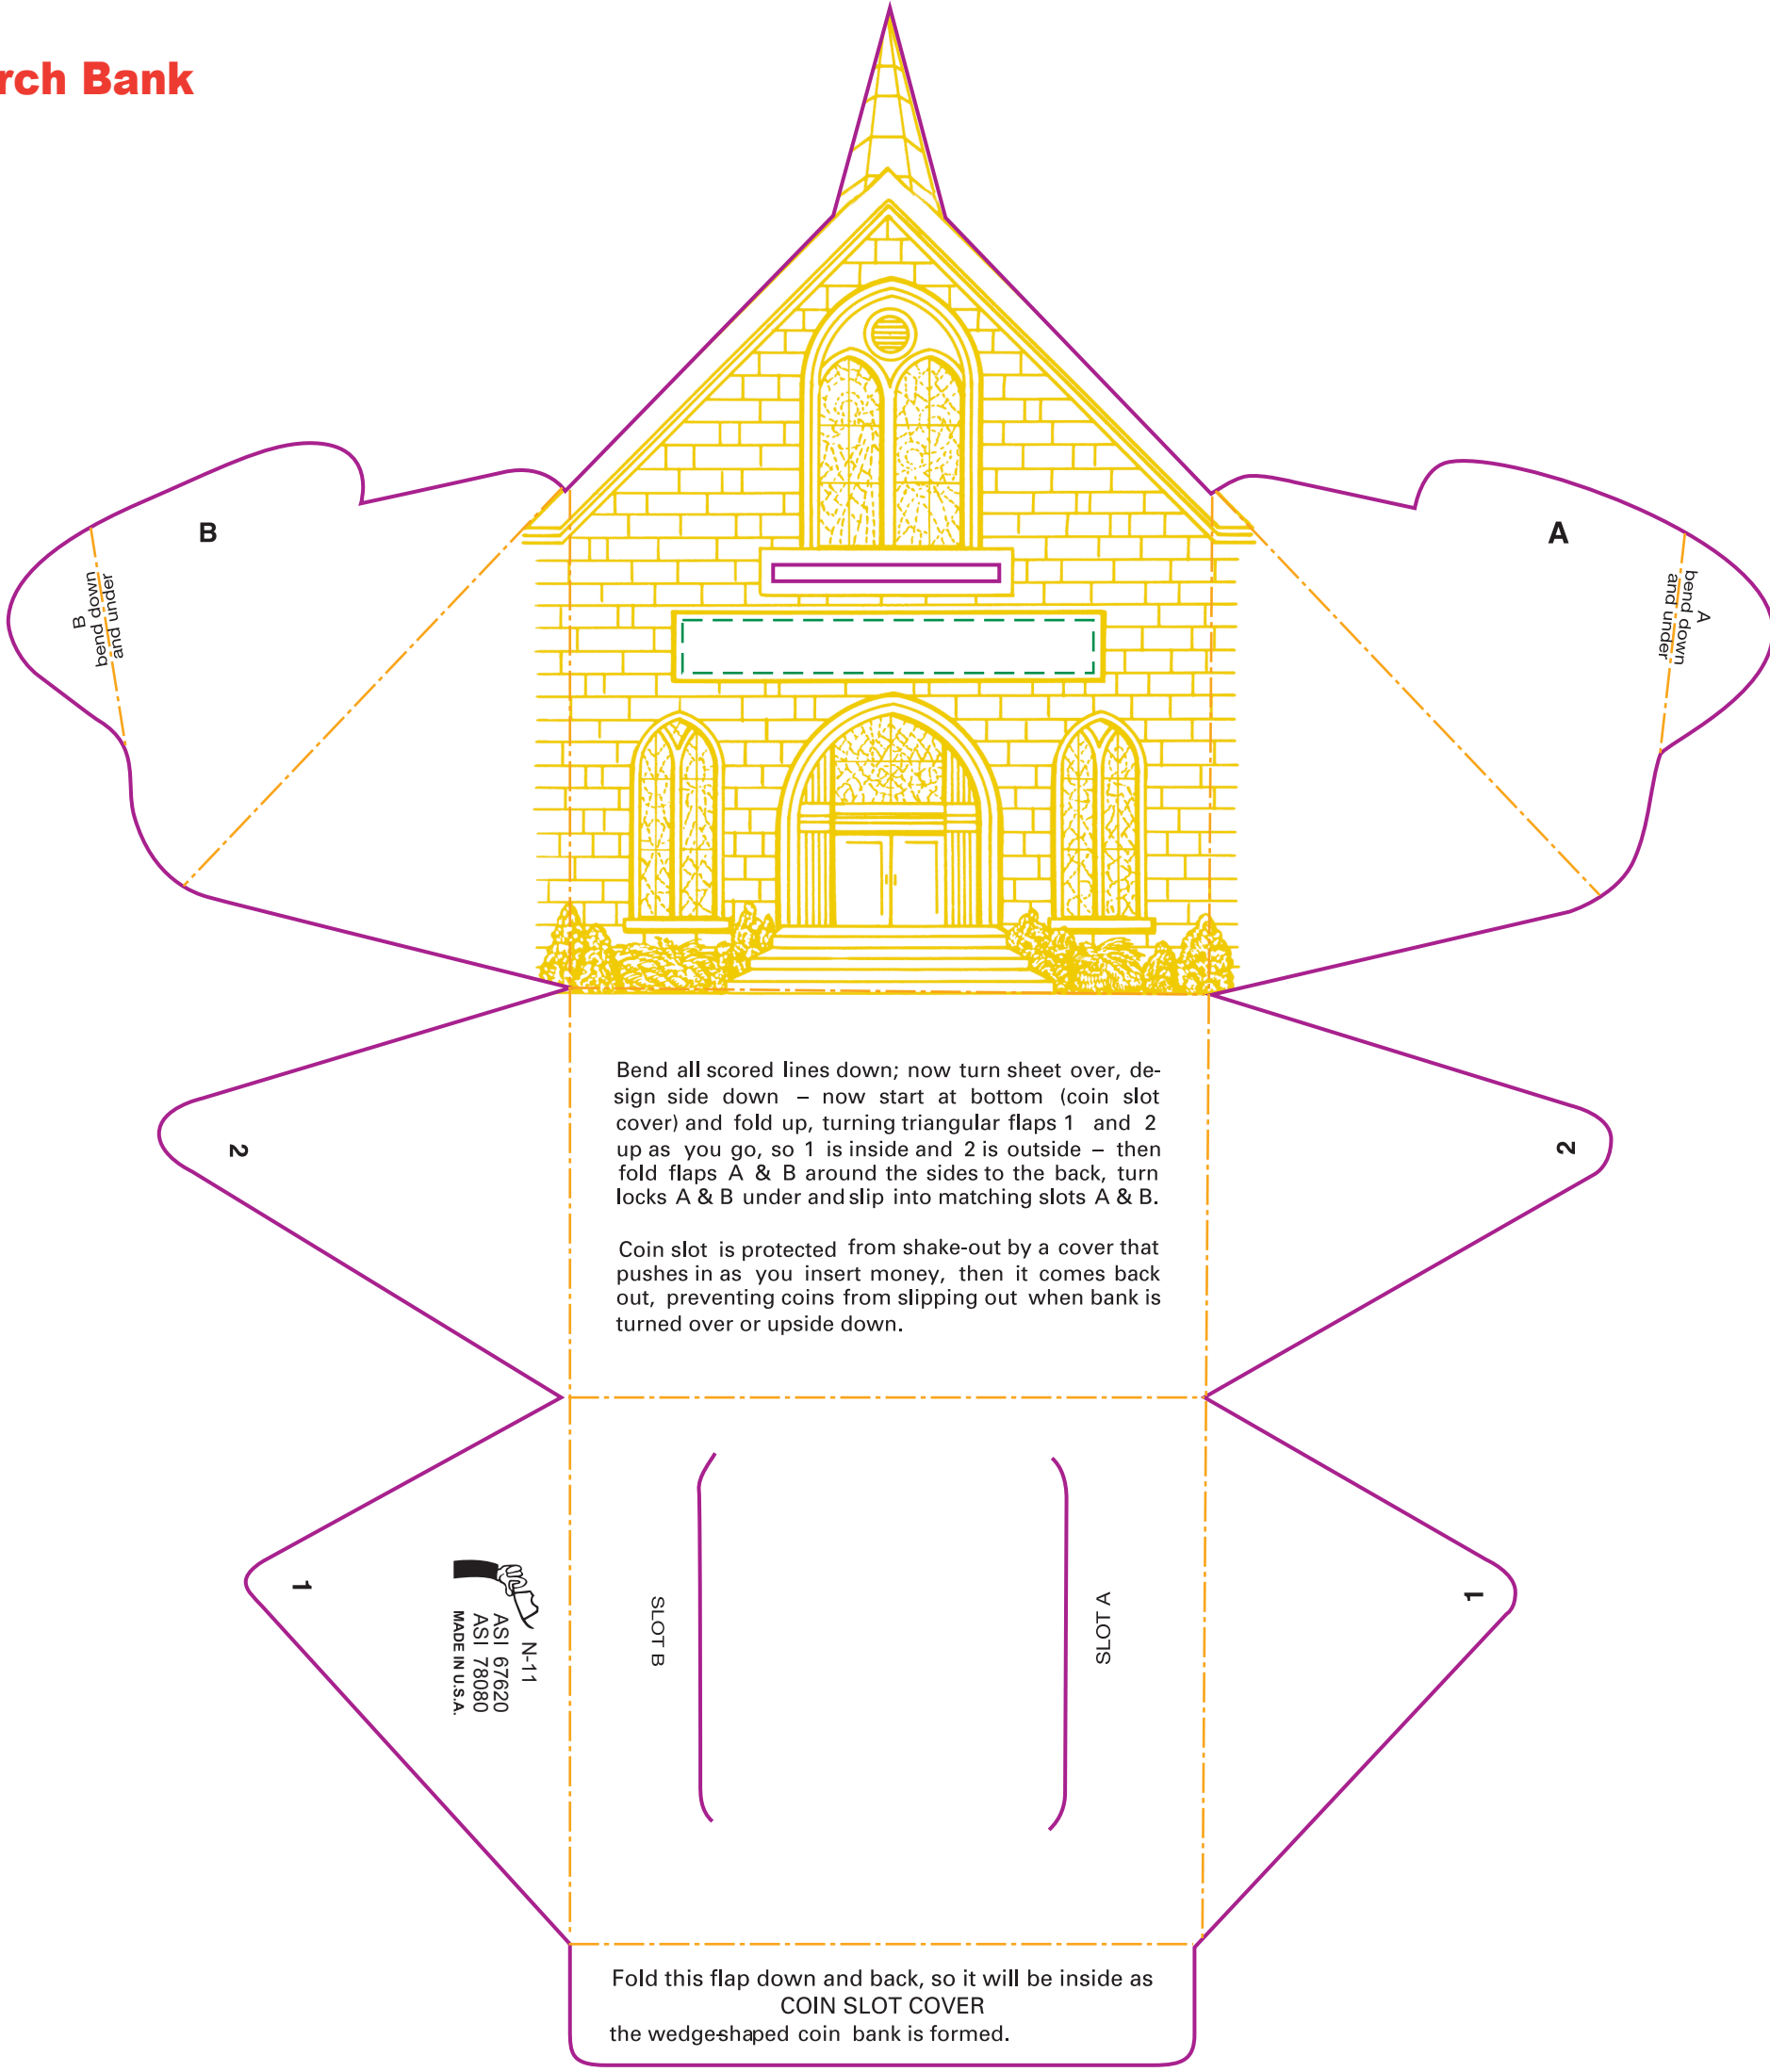

Actual size
 Width: 9.75 in.
 Height: 11.375 in.

— Die Line (represents actual cut product)
 - - - Live Area

**N11
 Church Bank**

Please keep all text and graphics inside the Live Area unless the graphic element is intended to bleed. Borders, if included, should bleed outward from the Live Area. Please model spot colors using the Pantone solid coated Matching System
 Please submit all Fonts and Links for output with your Final Composite.